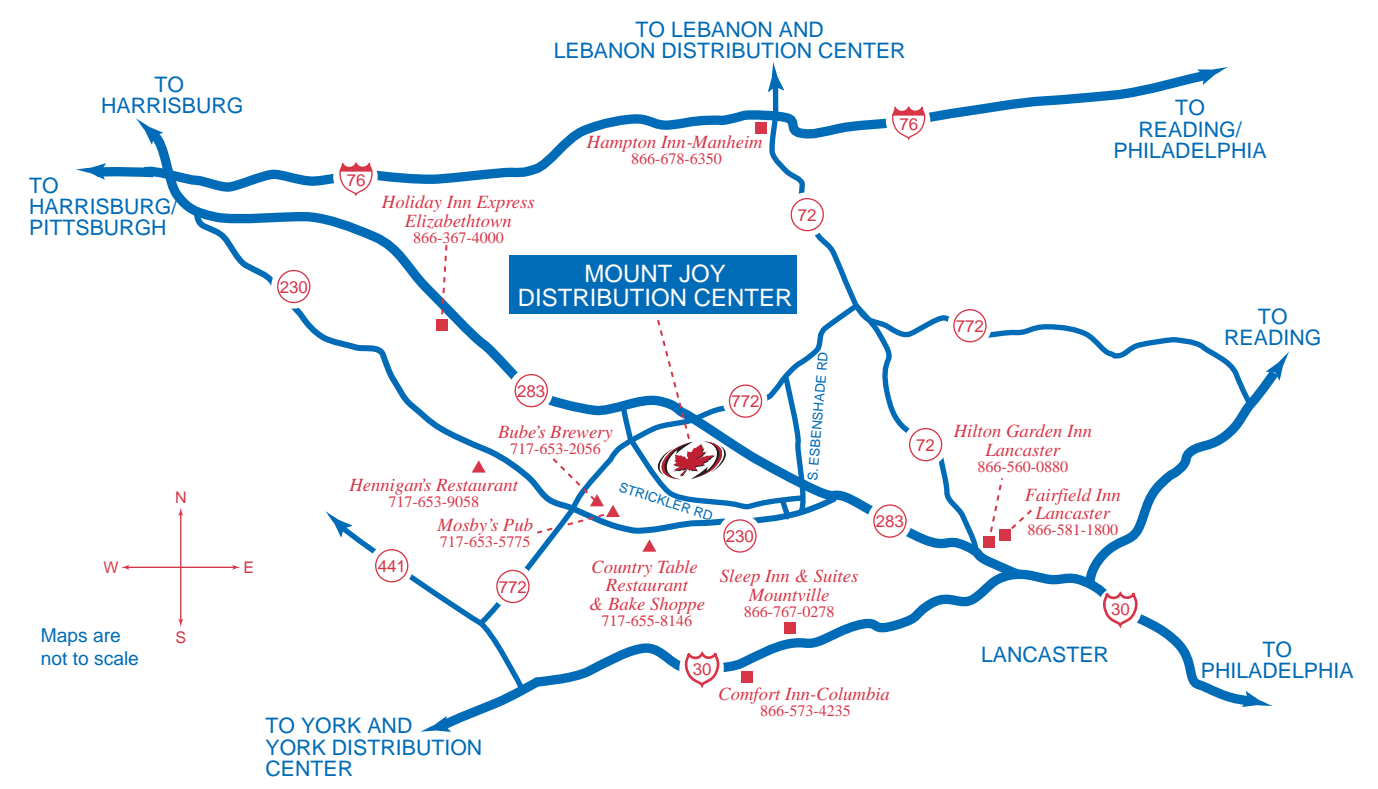

MAPLE
LOGISTICS SOLUTIONS

The Lebanon Distribution Center
704 Legionaire Drive
Fredericksburg, PA 17026
(717) 865-7600

Mailing address
P.O. Box 1287, Lebanon, PA 17042

The Mount Joy Distribution Center
1000 Strickler Road
Mount Joy, PA 17552
(717) 653-5483

Mailing address
P. O. Box 305, Mount Joy, PA 17552

VICINITY MAP

N
W — E
S

Maps are not to scale