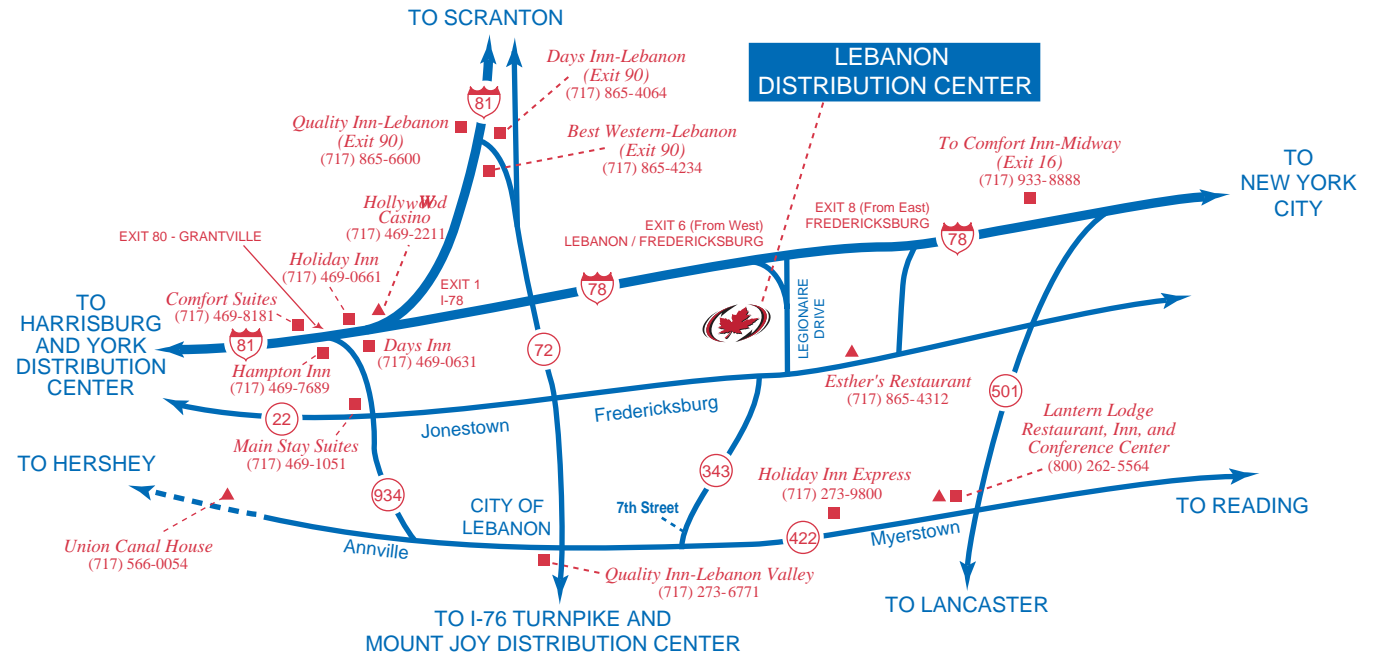

MAPLE
LOGISTICS SOLUTIONS

The Lebanon Distribution Center
704 Legionaire Drive
Fredericksburg, PA 17026
(717) 865-7600

Mailing address
P.O. Box 1287, Lebanon, PA 17042

The Mount Joy Distribution Center
1000 Strickler Road
Mount Joy, PA 17552
(717) 653-5483

Mailing address
P. O. Box 305, Mount Joy, PA 17552

VICINITY MAP

N
W — E
S

Maps are not to scale