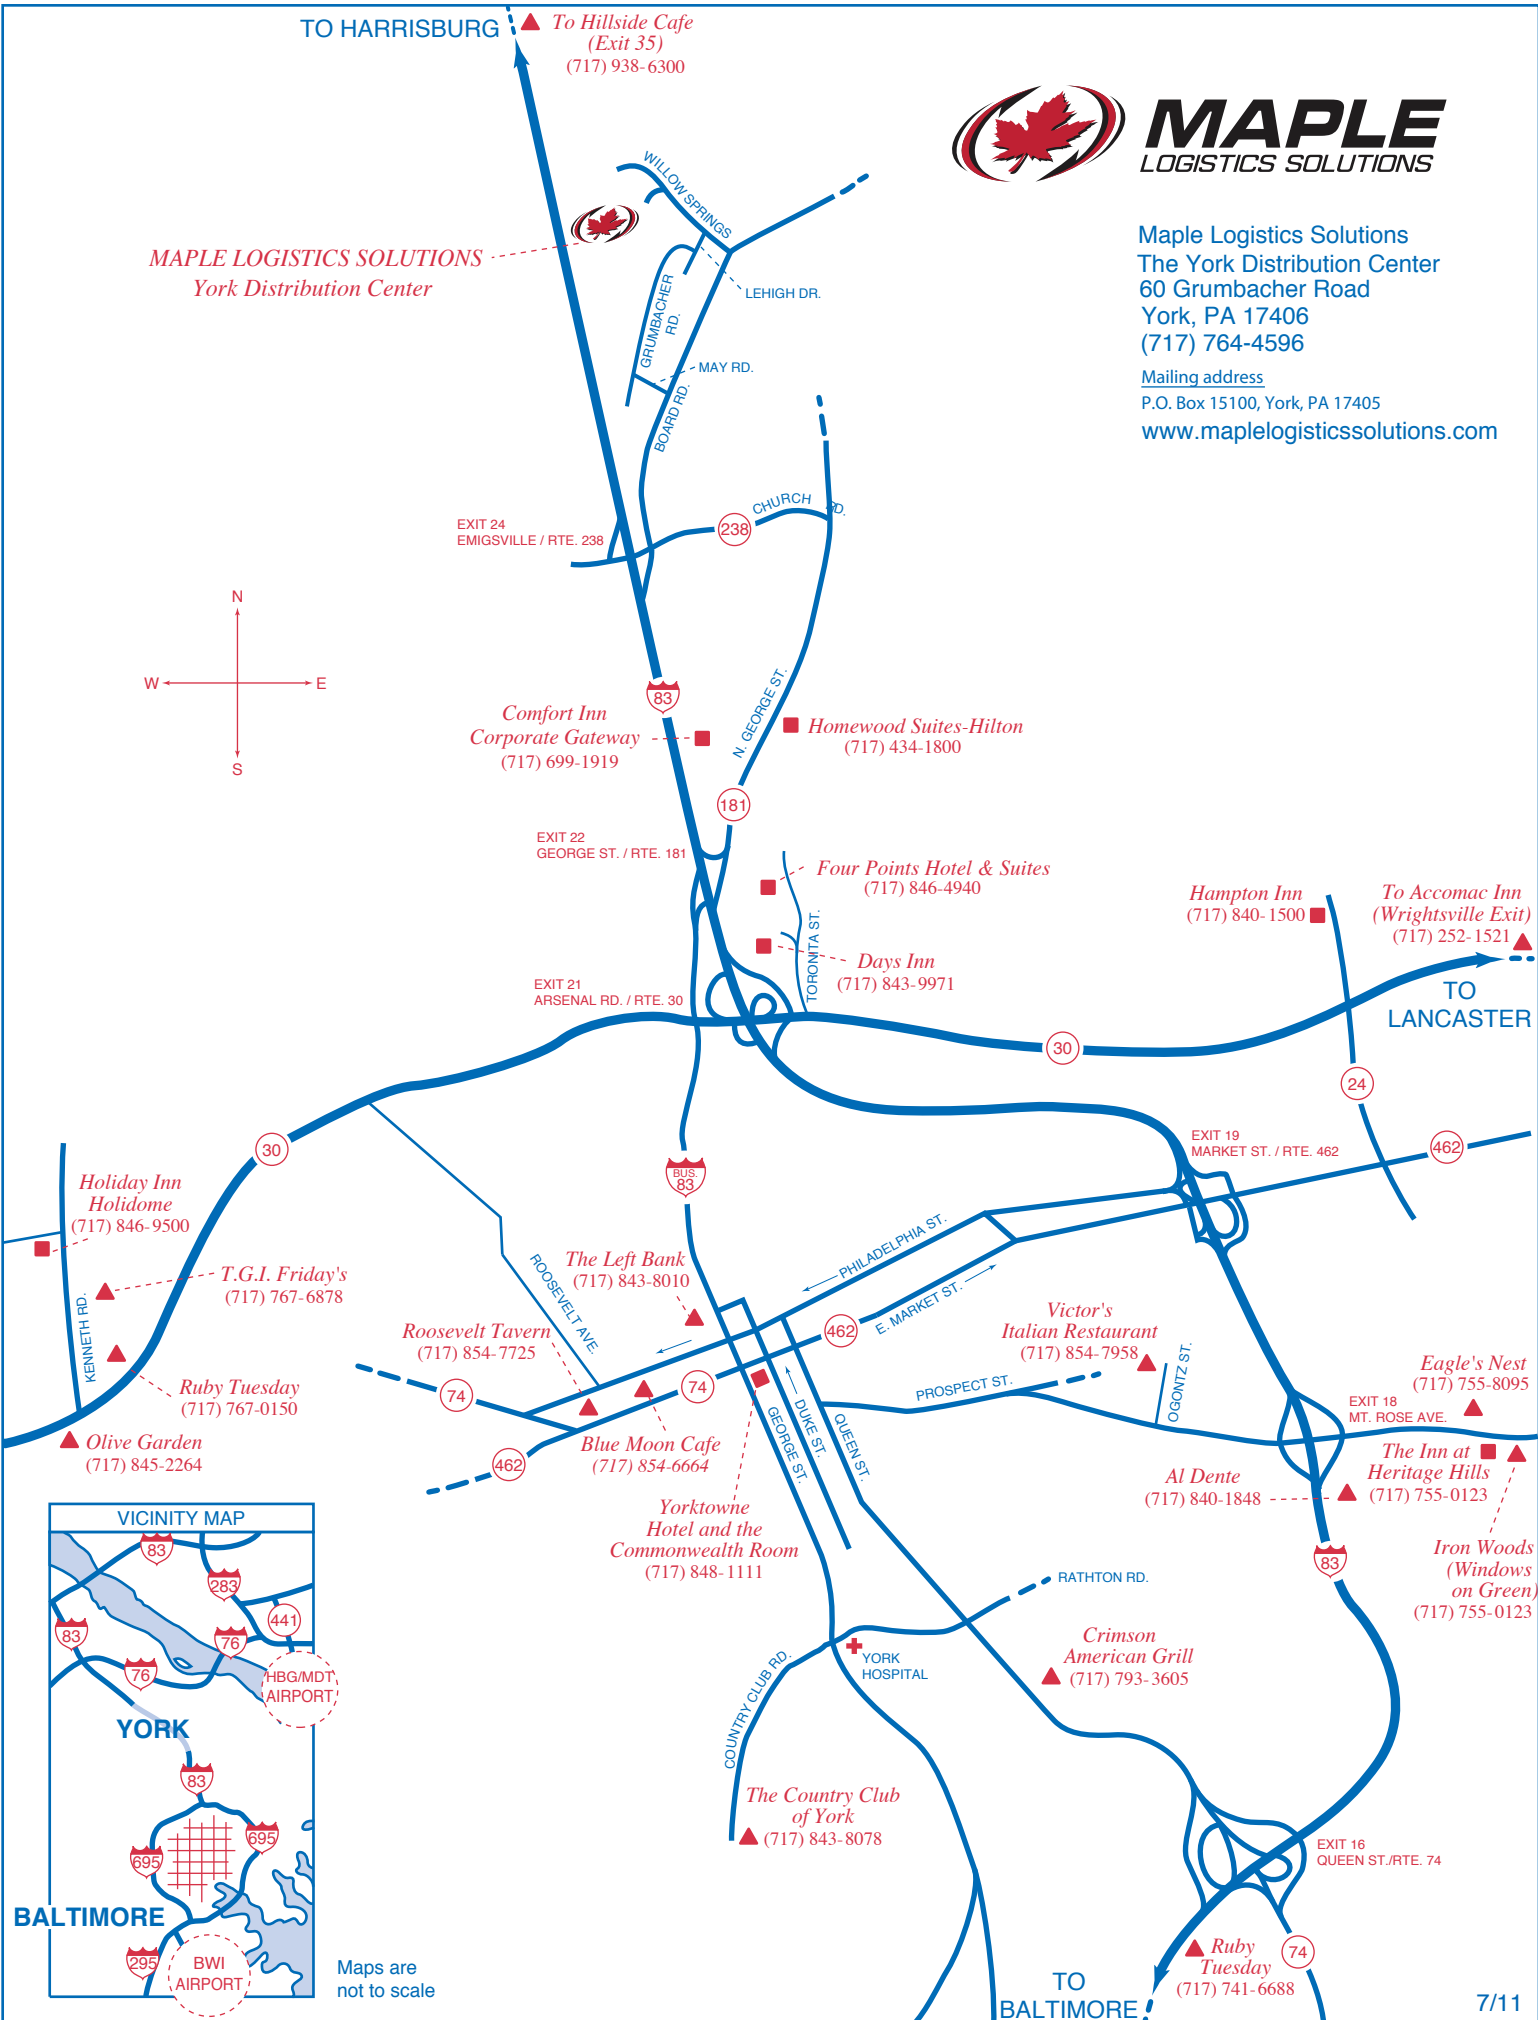

TO HARRISBURG ▲ To Hillside Cafe
(Exit 35)
(717) 938-6300

MAPLE

LOGISTICS SOLUTIONS

MAPLE LOGISTICS SOLUTIONS
York Distribution Center

Maple Logistics Solutions
The York Distribution Center
60 Grumbacher Road
York, PA 17406
(717) 764-4596

Mailing address

P.O. Box 15100, York, PA 17405

www.maplelogisticsolutions.com

Maps are not to scale

TO BALTIMORE

TO LANCASTER